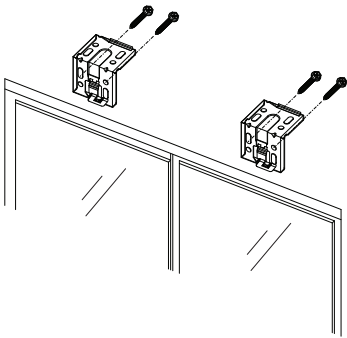

CLUTCH CELLULAR SHADE INSTALLATION INSTRUCTION

Number of parts included for each shade:

Shade width	# of Brackets	Screw
5 ~ 47.9"	2	4
48" ~ 72.9"	3	6
73" ~ 95.9"	4	8
96" ~ 120.9"	5	10
121" ~ 144"	6	12

Outside Mount

Inside Mount

WARNING/ ADVERTENCIA

Window blind cord can STRANGLE your child. To prevent strangulation, purchase cordless products or products with inaccessible cords.

La cuerda de la persiana puede ESTRANGULAR a su niño.
Para evitar el estrangulamiento, compre alternativas cuerda o productos con cuerdas inaccesibles.

!IMPORTANT NOTE: CORD TENSIONER MUST BE MOUNTED ON THE WALL TO ENSURE SAFE OPERATION.

Please allow 24 hours for your shade to drop to its actual height when first installed due to the nature of the fabric.