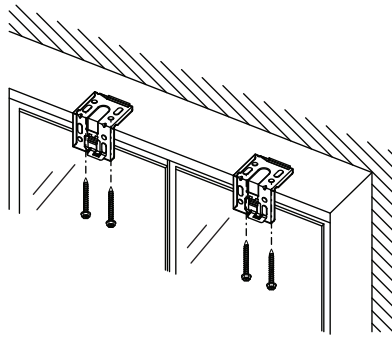

CLUTCH CELLULAR SHADE INSTALLATION INSTRUCTION

Number of parts included for each shade:

Shade width	# of Brackets	Screw
5 ~ 47.9"	2	4
48" ~ 72.9"	3	6
73" ~ 95.9"	4	8
96" ~ 120.9"	5	10
121" ~ 144"	6	12

Outside Mount

Inside Mount

WARNING/ ADVERTENCIA

Window blind cord can STRANGLE your child. To prevent strangulation, purchase cordless products or products with inaccessible cords.

La cuerda de la persiana puede ESTRANGULAR a su niño.
Para evitar el estrangulamiento, compre alternativas cuerda o productos con cuerdas inaccesibles.