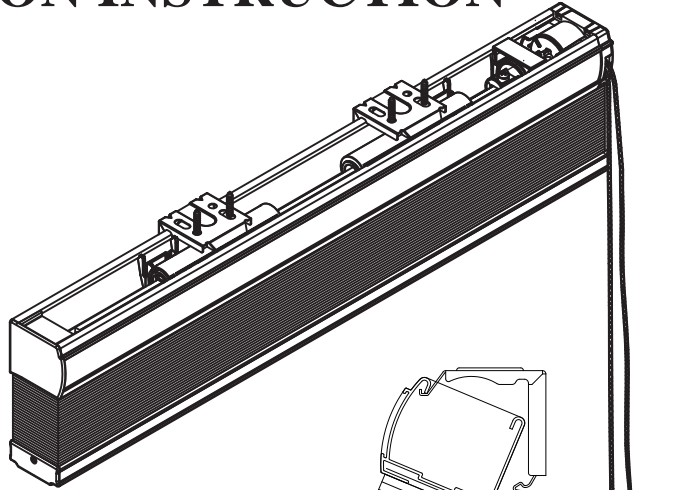

CLUTCH CELLULAR SHADE INSTALLATION INSTRUCTION

Number of parts included for each shade:

Shade width	# of Brackets	Screw
5 ~ 47.9"	2	4
48" ~ 72.9"	3	6
73" ~ 95.9"	4	8
96" ~ 120.9"	5	10
121" ~ 144"	6	12

Outside Mount

Inside Mount

WARNING/ ADVERTENCIA

Window blind cord can STRANGLE your child. To prevent strangulation, purchase cordless products or products with inaccessible cords.

La cuerda de la persiana puede ESTRANGULAR a su niño.
Para evitar el estrangulamiento, compre alternativas cuerda o productos con cuerdas inaccesibles.

!IMPORTANT NOTE: CORD TENSIONER MUST BE MOUNTED ON THE WALL TO ENSURE SAFE OPERATION.

Please allow 24 hours for your shade to drop to its actual height when first installed due to the nature of the fabric.