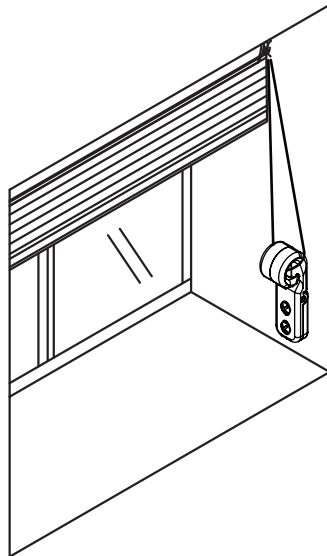

CLUTCH CELLULAR SHADE INSTALLATION INSTRUCTION

Number of parts included for each shade:

Shade width	# of Brackets	Screw
5 ~ 47.9"	2	4
48" ~ 72.9"	3	6
73" ~ 95.9"	4	8
96" ~ 120.9"	5	10
121" ~ 144"	6	12

Outside Mount

Inside Mount

WARNING/ ADVERTENCIA

Window blind cord can STRANGLE your child. To prevent strangulation, purchase cordless products or products with inaccessible cords.

La cuerda de la persiana puede ESTRANGULAR a su niño.
Para evitar el estrangulamiento, compre alternativas cuerda o productos con cuerdas inaccesibles.