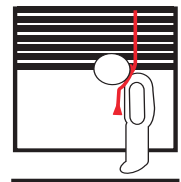

CLUTCH CELLULAR SHADE INSTALLATION INSTRUCTION

Number of parts included for each shade:

Shade width	# of Brackets	Screw
5 ~ 47.9"	2	4
48" ~ 72.9"	3	6
73" ~ 95.9"	4	8
96" ~ 120.9"	5	10
121" ~ 144"	6	12

Outside Mount

Inside Mount

WARNING/ ADVERTENCIA

Window blind cord can STRANGLE your child. To prevent strangulation, purchase cordless products or products with inaccessible cords.

La cuerda de la persiana puede ESTRANGULAR a su niño.
Para evitar el estrangulamiento, compre alternativas cuerda o productos con cuerdas inaccesibles.