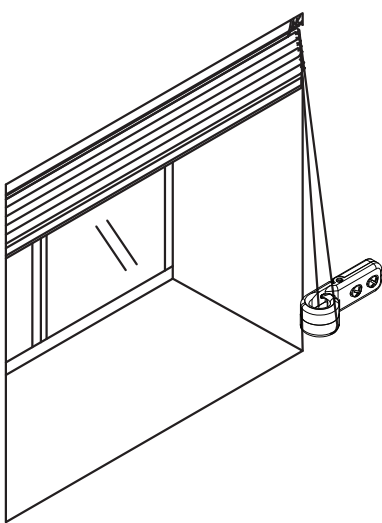

CLUTCH CELLULAR SHADE INSTALLATION INSTRUCTION

Number of parts included for each shade:

Shade width	# of Brackets	Screw
5 ~ 47.9"	2	4
48" ~ 72.9"	3	6
73" ~ 95.9"	4	8
96" ~ 120.9"	5	10
121" ~ 144"	6	12

Outside Mount

Inside Mount

WARNING/ ADVERTENCIA

Window blind cord can STRANGLE your child. To prevent strangulation, purchase cordless products or products with inaccessible cords.

La cuerda de la persiana puede ESTRANGULAR a su niño.
Para evitar el estrangulamiento, compre alternativas cuerda o productos con cuerdas inaccesibles.